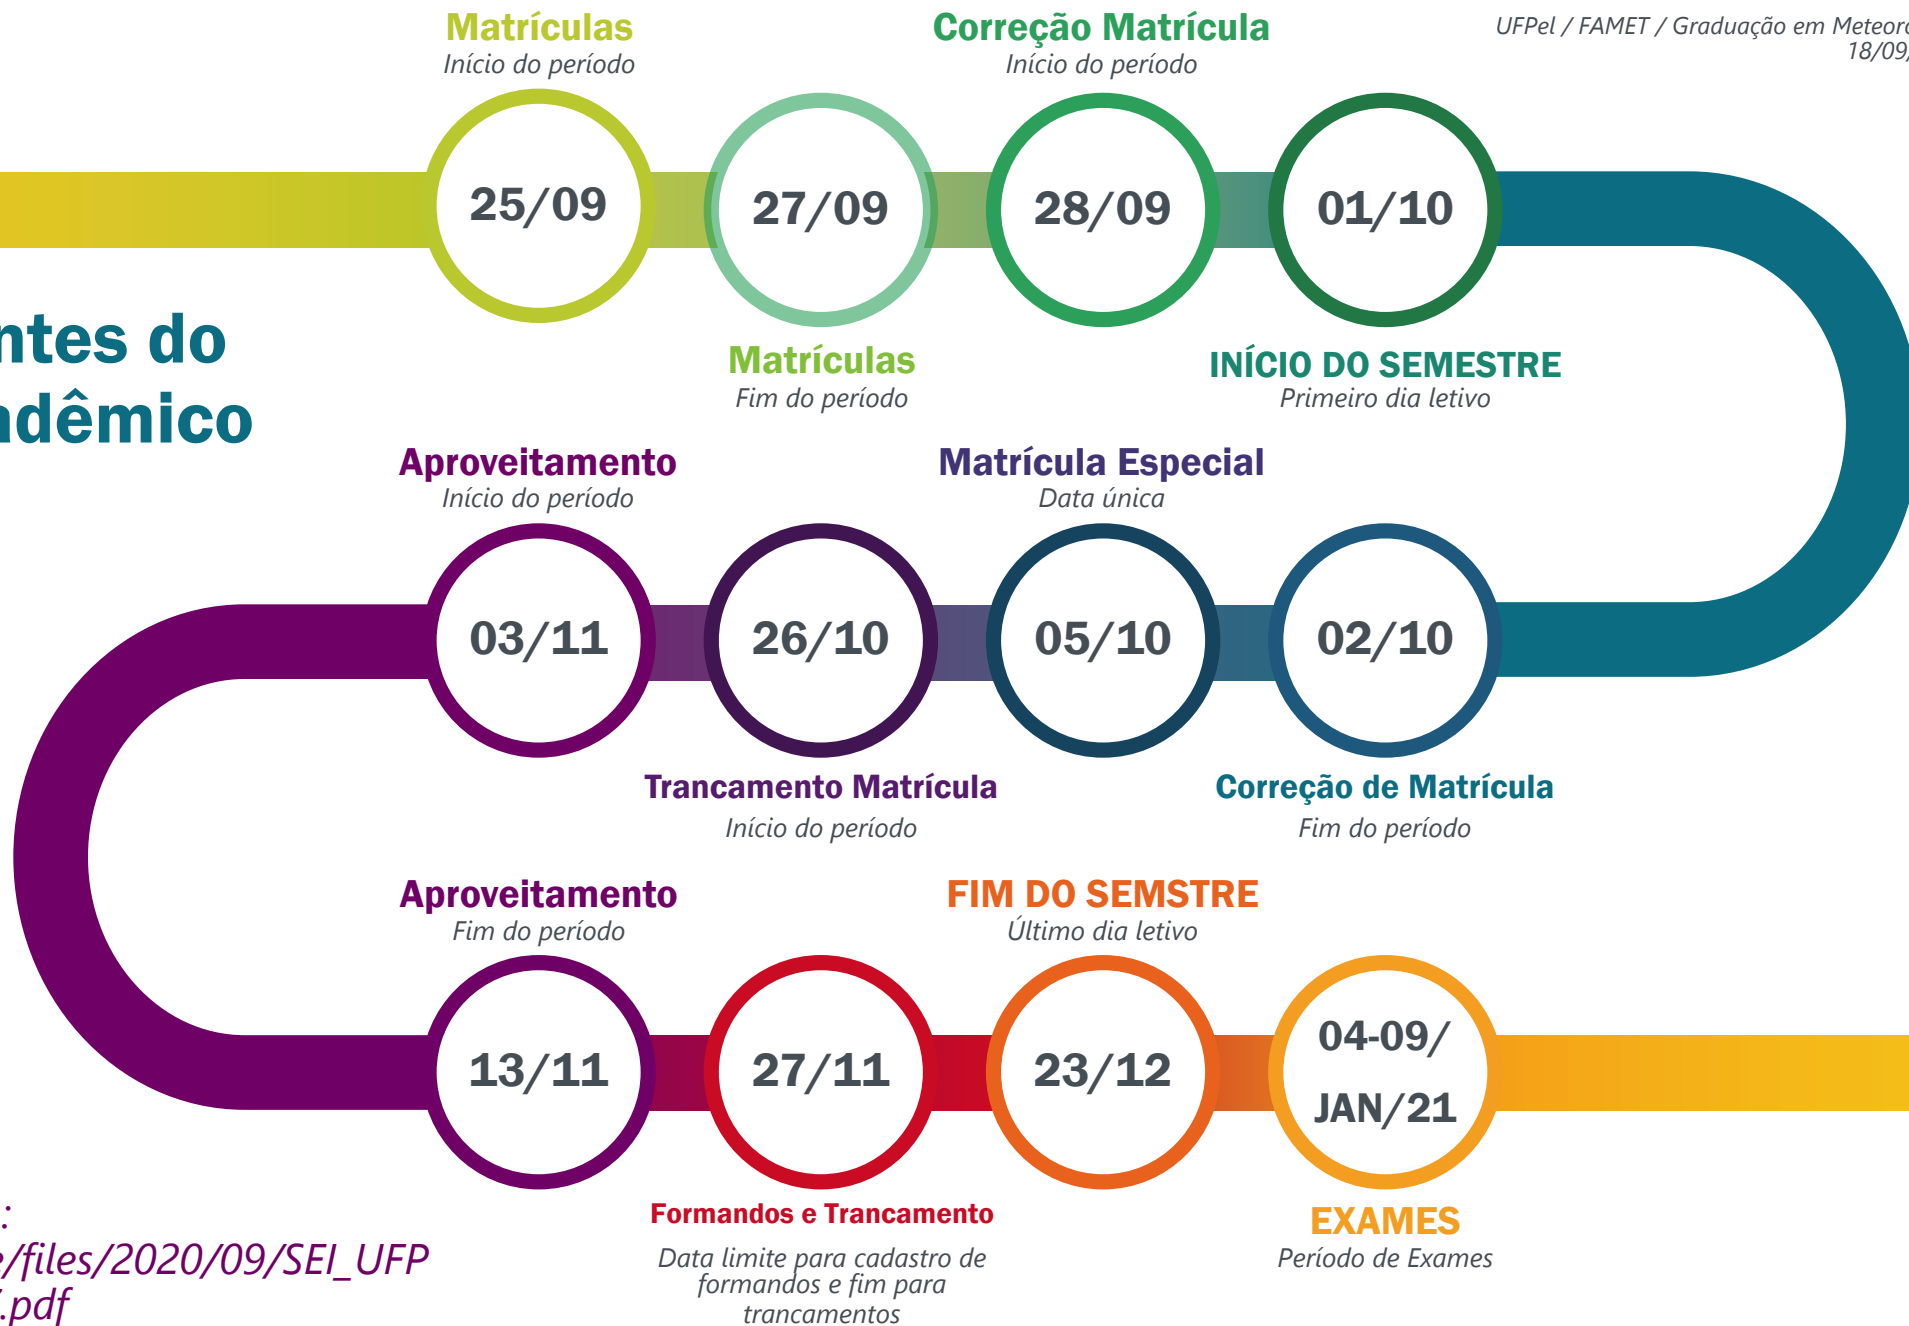

# Datas Importantes do Calendário Acadêmico 2020/1

**Calendário completo em:**  
[https://wp.ufpel.edu.br/pre/files/2020/09/SEI\\_UFPel-1053270-Portaria-1447.pdf](https://wp.ufpel.edu.br/pre/files/2020/09/SEI_UFPel-1053270-Portaria-1447.pdf)